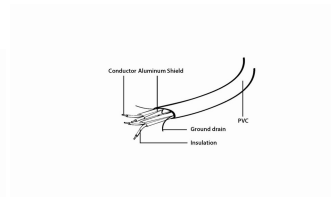

Serial ATA III 50 cm data cable, metal clips, bulk packing

CC-SATAM-DATA

Features

- Serial ATA data flat cable
- SATA III up to 600 MBps, SATA II backward compatible

Specifications

Packaging

Q'ty in crtn, pcs
Crtn volume, CUM
Crtn weight, kgs
Individual package size LxWxH:
Carton size LxWxH:
Country of origin
Barcode
Customs code